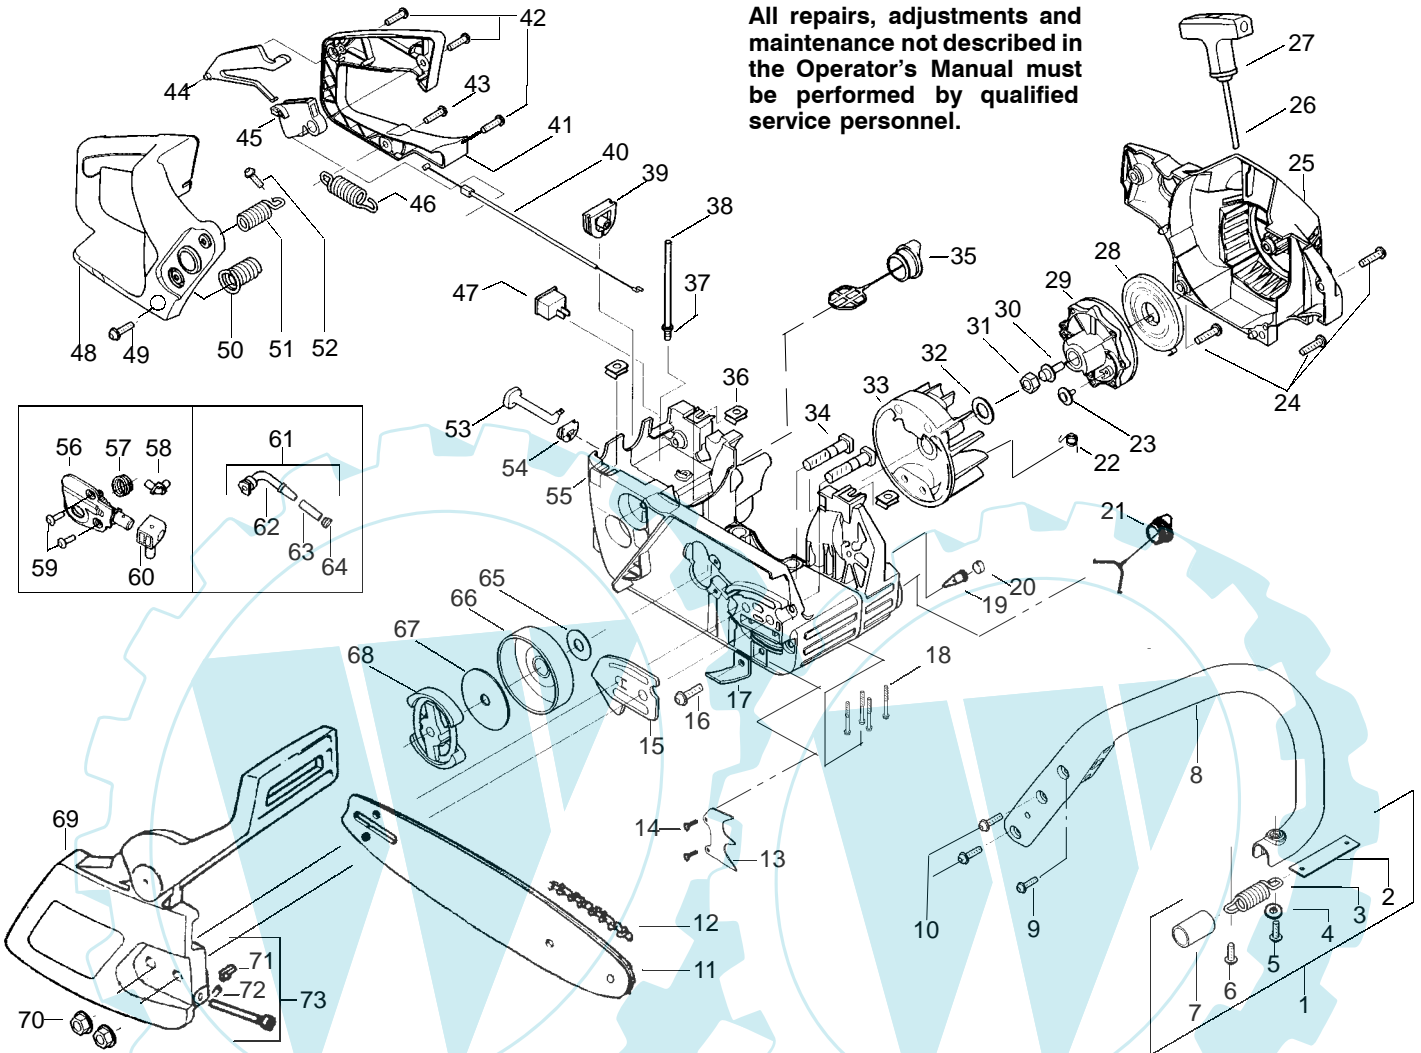

PARTS LIST NO. 530163177		PARTNER® PARTS LIST	CHAIN SAW MODEL(S) 371
DATE 6/27/02	NEW		PAGE NO. 1
Note: Illustration may differ from actual model due to design changes			

⚠ WARNING
All repairs, adjustments and maintenance not described in the Operator's Manual must be performed by qualified service personnel.

Ref.	Part No.	Description	Ref.	Part No.	Description	Ref.	Part No.	Description
1.	530047963	Assy.-Isolator	25.	530056333	Housing-Fan	51.	530071385	Kit-Isolator (Upper)
2.	530047608	Strap-Limiter	26.	530069232	Kit-Rope	52.	530015875	Screw
3.	530042082	Spring-Isolator	27.	530056402	Handle-Starter	53.	530047605	Knob-Choke
4.	530015123	Washer	28.	530027531	Spring-Recoil	54.	530049005	Grommet-Knob
5.	530016018	Screw	29.	530037817	Pulley-Starter	55.	530056596	Assy-Chassis
6.	530015843	Screw	30.	530015920	Screw	56.	530071259	Kit-Oil Pump (Incls. 57,58,60)
7.	530036142	Sleeve-AV Spring	31.	530016134	Nut-Flywheel	57.	530037820	Gear-Worm Spring
8.	530047583	Handle-Front	32.	530015127	Washer-Flywheel	58.	530049477	Elbow-Oil Pickup
9.	530015940	Screw	33.	530039209	Assy-Flywheel	59.	530016064	Screw
10.	530015814	Screw	34.	530016133	Bolt-Bar	60.	530019206	Seal Block
11.	530044898	Bar - 14"	35.	530047192	Assy-Fuel Cap	61.	530047663	Assy-Oil Pickup (Incl. 62-64)
	530044899	Bar - 16"	36.	530015922	Nut-"U"-Type	62.	530038373	Pick-up Oil
12.	505369852	Chain 14"	37.	530023877	Fitting-fuel line	63.	530037821	Filter-Oil
	505369856	Chain 16"	38.	530069216	Kit-Fuel line (large)	64.	530030189	Plug-Oil Filter
13.	530014381	Kit-Assy Spike(incl.14)	39.	530047631	Grommet-Cable	65.	530015907	Washer-Thrust
14.	530015805	Screw	40.	530047602	Cable-Throttle	66.	530047061	Assy.-Clutch Drum w/bearing
15.	530038238	Plate-Bar Mounting	41.	530047581	Cover-Rear Handle	67.	530015611	Washer-Clutch
16.	530015814	Screw	42.	530015906	Screw	68.	530014949	Assy. Clutch
17.	530029850	Chain Catcher	43.	530015886	Screw	69.	530054739	Assy-Chain Brake
18.	530016132	Screw	44.	530036098	Lockout-Throttle	70.	530015917	Nut-Bar Mounting
19.	530026119	Check Valve	45.	530036097	Trigger-Throttle	71.	530015826	Pin-Retainer
20.	530038264	Plug-Bronze Vent	46.	530042082	Spring	72.	530038593	Retainer
21.	530010846	Assy-Oil Cap	47.	530069572	Kit-Switch	73.	530069611	Kit-Bar Adjust
22.	530023817	Spring-Starter Dog	48.	530047582	Handle - Rear			
23.	530016080	Screw	49.	530015814	Screw			
24.	530015892	Screw	50.	530053274	Assy. Isolator - lower			

✓ = NEW PART NUMBER FOR THIS IPL

* = REFER TO THE SERVICE REFERENCE INDICATED FOR MORE INFORMATION. (LOCATED AT END OF IPL)