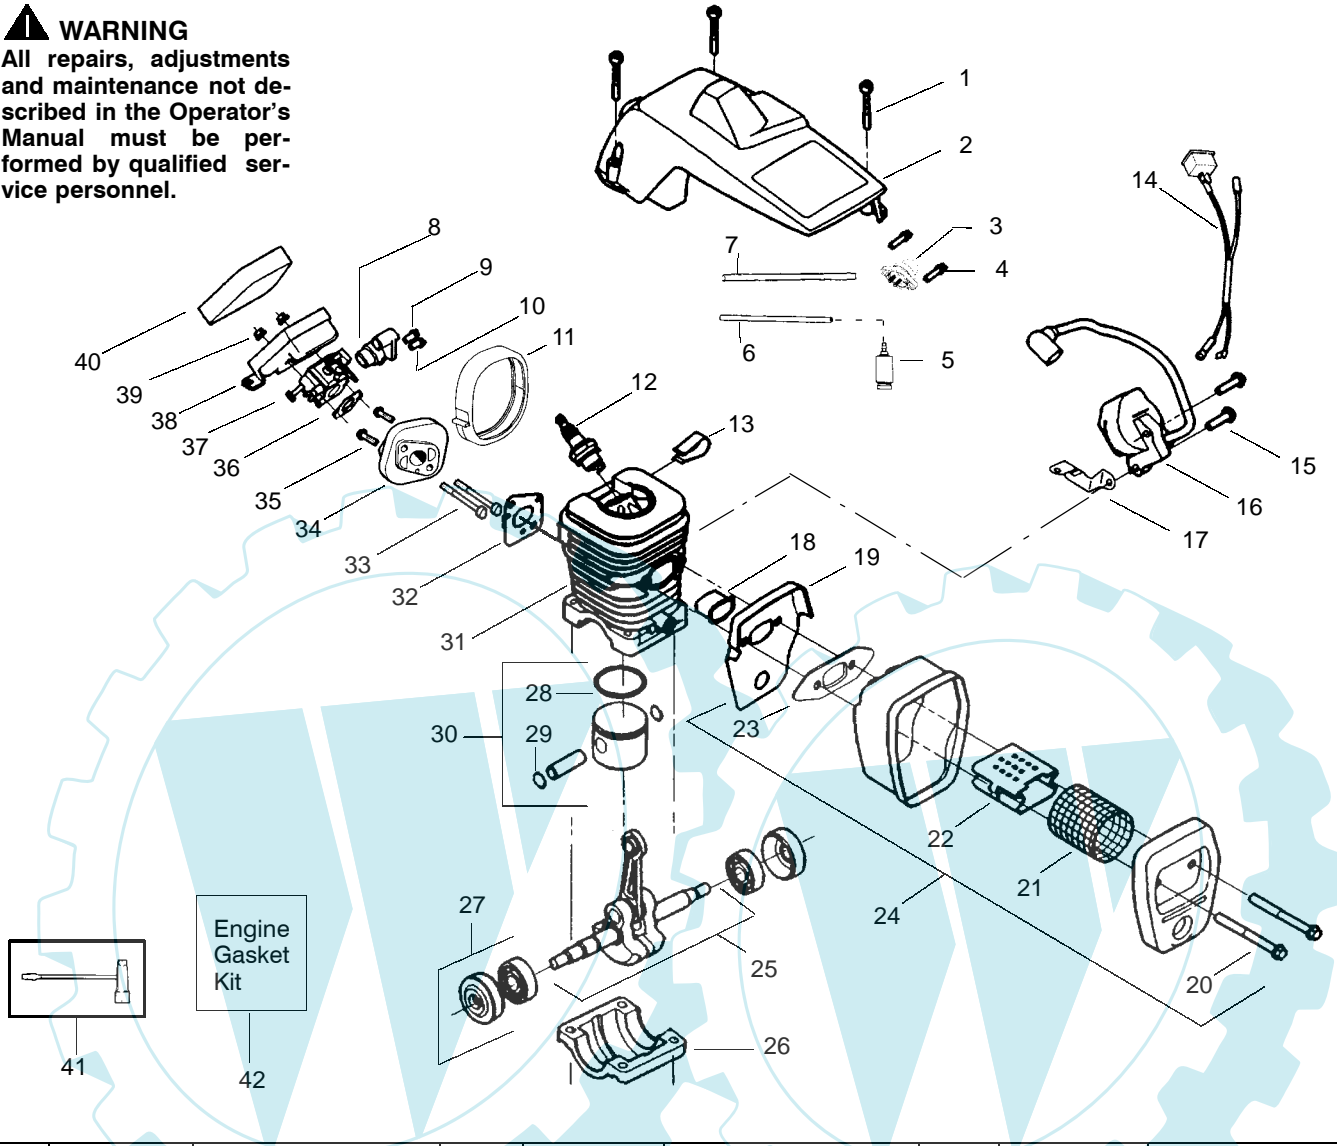

PARTS LIST NO. 530163177		PARTNER® PARTS LIST	CHAIN SAW MODEL(S) 371
DATE 6/27/02	NEW		PAGE NO. 2
Note: Illustration may differ from actual model due to design changes			

⚠ WARNING

All repairs, adjustments and maintenance not described in the Operator's Manual must be performed by qualified service personnel.

Ref.	Part No.	Description	Ref.	Part No.	Description	Ref.	Part No.	Description
1.	530016153	Screw	20.	530016132	Screw	38.	530047604	Housing-Air Filter Nut
2.	530071310	Shield-Cylinder	21.	530036103	Screen-Spark	39.	530016101	Nut
3.	530047213	Assy-Air Purge	22.	530037813	Diffuser-Muffler	40.	530037793	Air Filter - Foam
4.	530015780	Screw	23.	530069608	Gasket-Muffler (kit)	41.	530031135	Wrench-Bar
5.	530095646	Assy-Fuel Pick-up	24.	530047207	Assy-Muffler (Incl. 19,20, 21,22,23)	42.	530069608	Kit-Engine Gasket (incl. 36,32,23)
6.	530069247	Kit-Line Purge/Carb. (Small Dia)	25.	530047062	Assy-Crankshaft			
7.	530069216	Kit-Line Purge/Tank (large line)	26.	530037935	Cap-Crankcase			
8.	530049244	Grommet-Carb Adjust.	27.	530056363	Assy-Seal & Bearing			
9.	530038479	Limiter Cap-High(brown)	28.	530038729	Ring-Piston			
10.	530038478	Limiter Cap-Low(tan)	29.	530015697	Retainer - Piston Pin			
11.	530054144	Seal-Carb Adapter	30.	530071408	Kit-Piston - (incl. 28-29)			
12.	952030150	Spark Plug (RCJ-7Y)	31.	530071412	Kit-Cylinder			
13.	530016136	Clip-High Tension Lead	32.	530069608	Gasket-Carb. Adapter (kit)			
14.	530049117	Assy-Wire Harness (includes switch)	33.	530016187	Screw			
15.	530015814	Screw	34.	530049700	Kit-Carb. Adapter			
16.	530039167	Module-Ignition	35.	530016386	Screw			
17.	530047442	Strap-Ground	36.	530069608	Carb. Gasket (kit)			
18.	530037652	Insulator-Heat	37.	530069722	Kit-Carburetor (incl. 9 & 10)			
19.	530049870	Back Plate-Muffler						
								Not Shown
							530163000	Manual - (Scan)
							530163002	Manual - (Euro I)
							530163003	Manual - (Euro II)
							530054781	Decal-Warning

↖ = NEW PART NUMBER FOR THIS IPL

★ = REFER TO THE SERVICE REFERENCE INDICATED FOR MORE INFORMATION. (LOCATED AT END OF IPL)